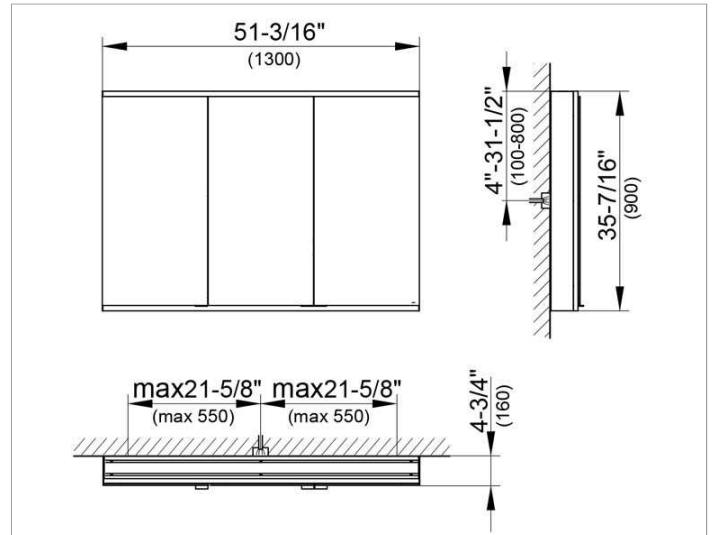

Royal Modular 2.0
800311131005200 Mirror cabinet

PRODUCT

DRAWING

EEK: A++, A+, A ,

SURFACE

silver anodized

DIMENSION

51,18 x 35,43 x 4,72 "