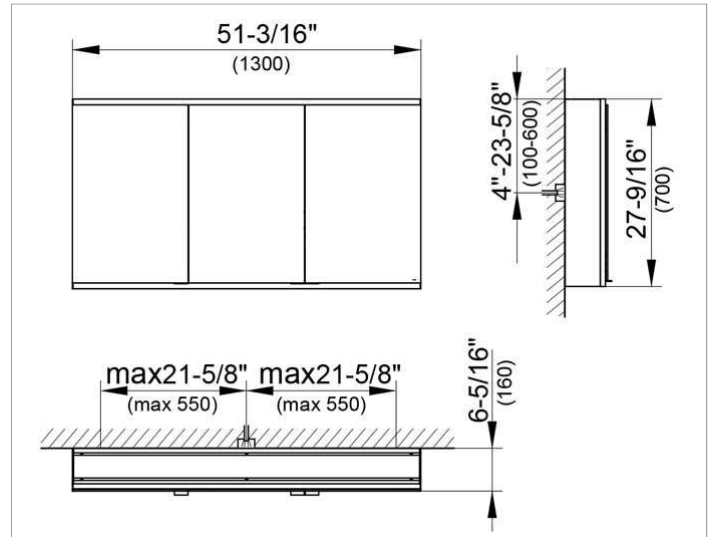

Royal Modular 2.0
800311130105000 Mirror cabinet

PRODUCT

DRAWING

EEK: A++, A+, A,

SURFACE

silver anodized

DIMENSION

51,18 x 27,56 x 6,3 "