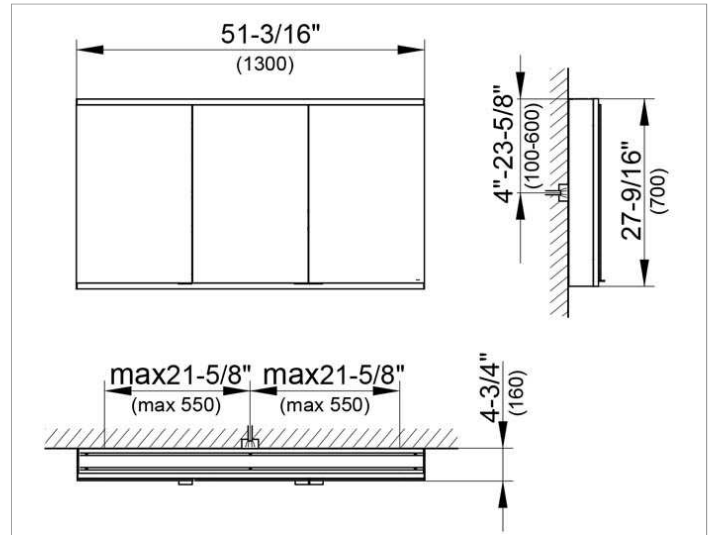

Royal Modular 2.0
800311130005000 Mirror cabinet

PRODUCT

DRAWING

EEK: A++, A+, A,

SURFACE

silver anodized

DIMENSION

51,18 x 27,56 x 4,72 "