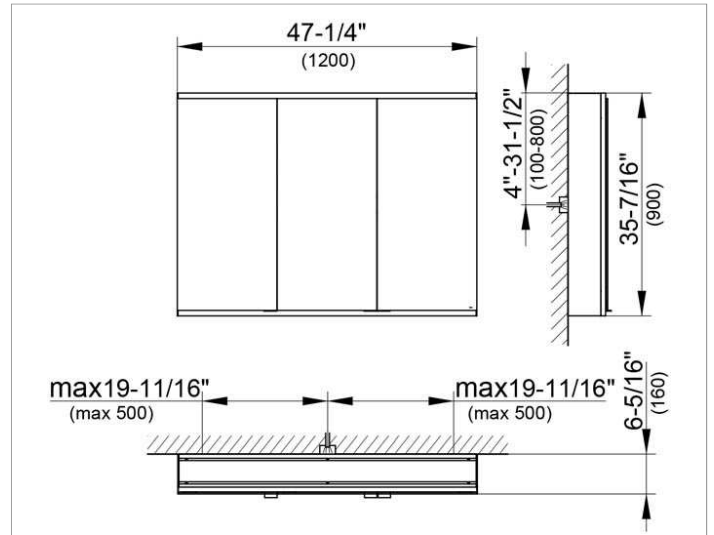

Royal Modular 2.0
800311121105300 Mirror cabinet

PRODUCT

DRAWING

EEK: A++, A+, A ,

SURFACE

silver anodized

DIMENSION

47,24 x 35,43 x 6,3 "