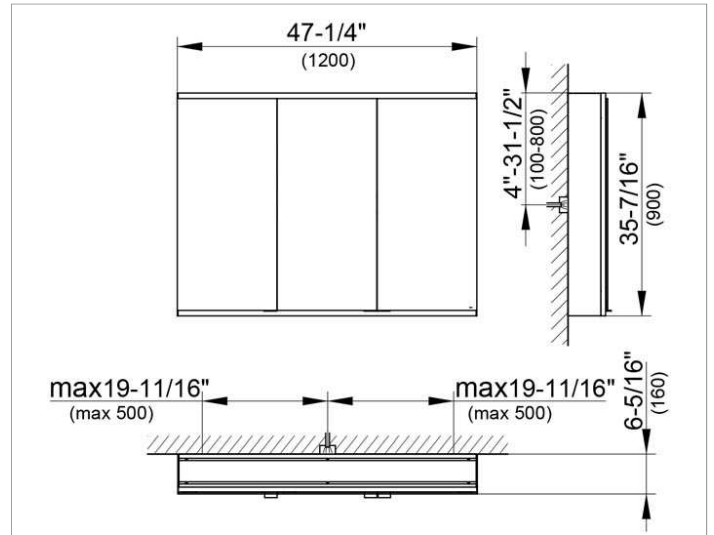

Royal Modular 2.0
800311121105000 Mirror cabinet

PRODUCT

DRAWING

EEK: A++, A+, A ,

SURFACE

silver anodized

DIMENSION

47,24 x 35,43 x 6,3 "