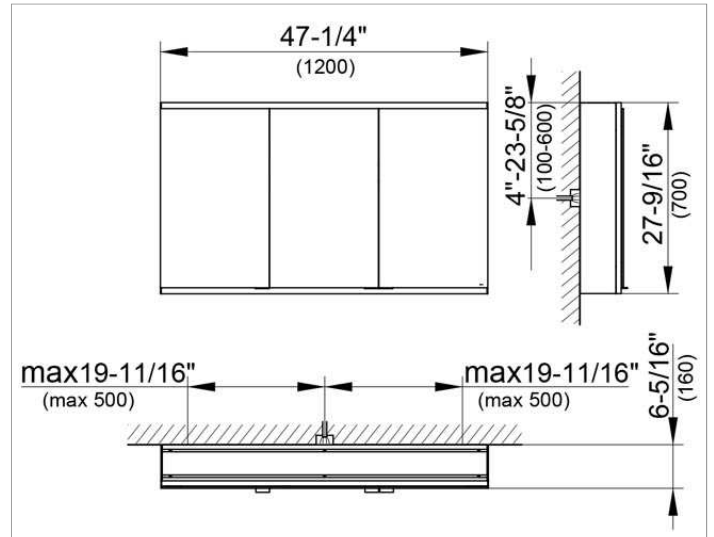

Royal Modular 2.0
800311120105300 Mirror cabinet

PRODUCT

DRAWING

EEK: A++, A+, A ,

SURFACE

silver anodized

DIMENSION

47,24 x 27,56 x 6,3 "