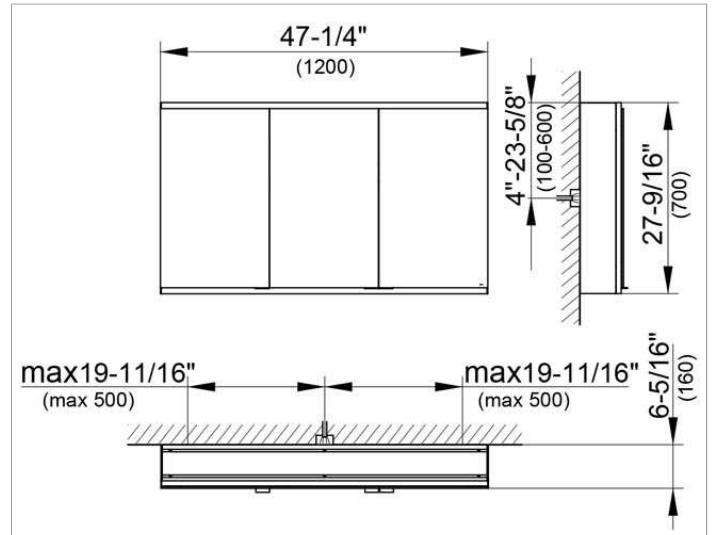

Royal Modular 2.0  
800311120105200 Mirror cabinet

PRODUCT

DRAWING

EEK: A++, A+, A,

SURFACE

silver anodized

DIMENSION

47,24 x 27,56 x 6,3 "