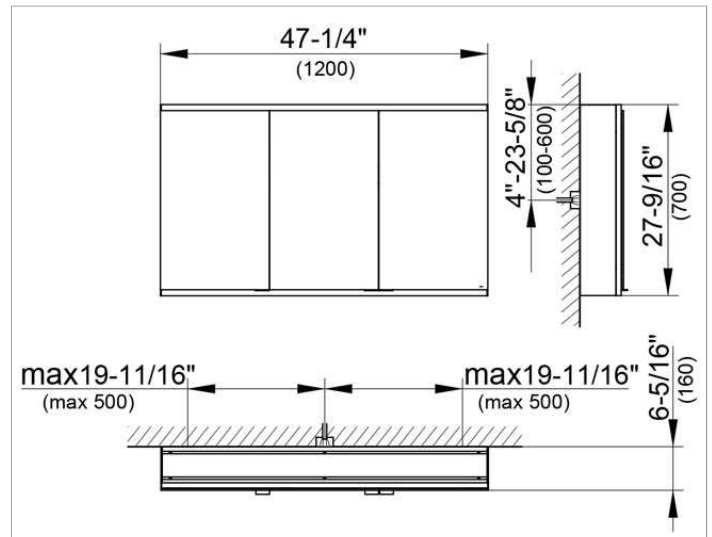

Royal Modular 2.0
800311120105000 Mirror cabinet

PRODUCT

DRAWING

EEK: A++, A+, A ,

SURFACE

silver anodized

DIMENSION

47,24 x 27,56 x 6,3 "