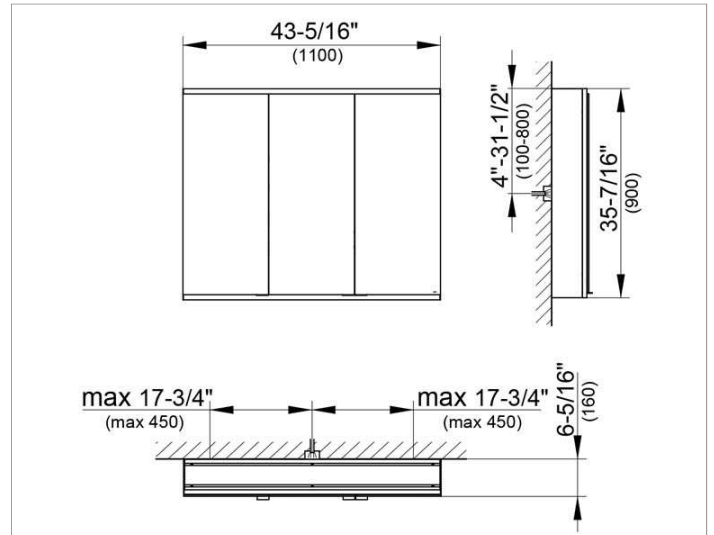

Royal Modular 2.0
800311111105200 Mirror cabinet

PRODUCT

DRAWING

EEK: A++, A+, A ,

SURFACE

silver anodized

DIMENSION

43,31 x 35,43 x 6,3 "