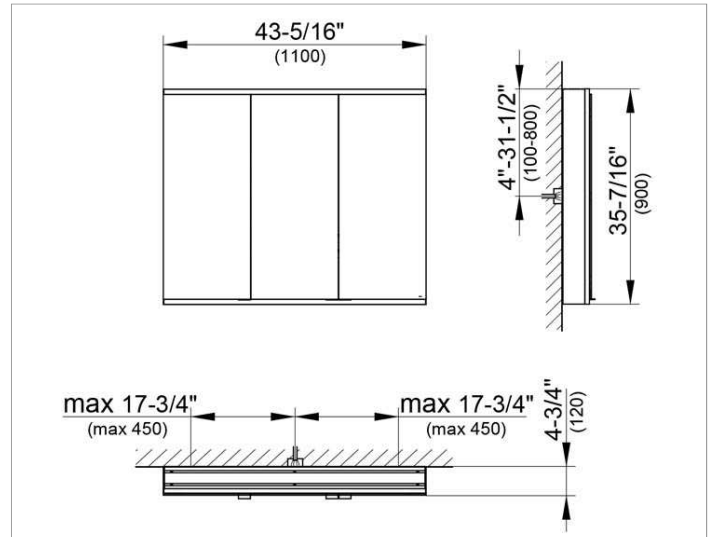

Royal Modular 2.0
800311111005200 Mirror cabinet

PRODUCT

DRAWING

EEK: A++, A+, A,

SURFACE

silver anodized

DIMENSION

43,31 x 35,43 x 4,72 "