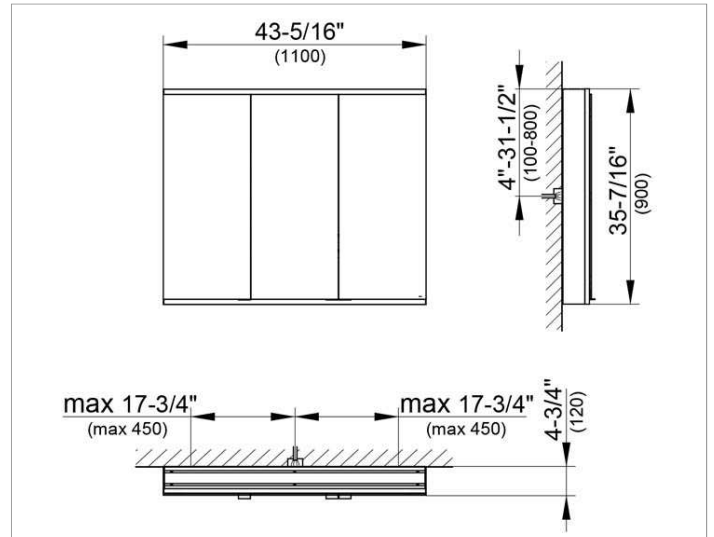

Royal Modular 2.0
800311111005000 Mirror cabinet

PRODUCT

DRAWING

EEK: A++, A+, A ,

SURFACE

silver anodized

DIMENSION

43,31 x 35,43 x 4,72 "