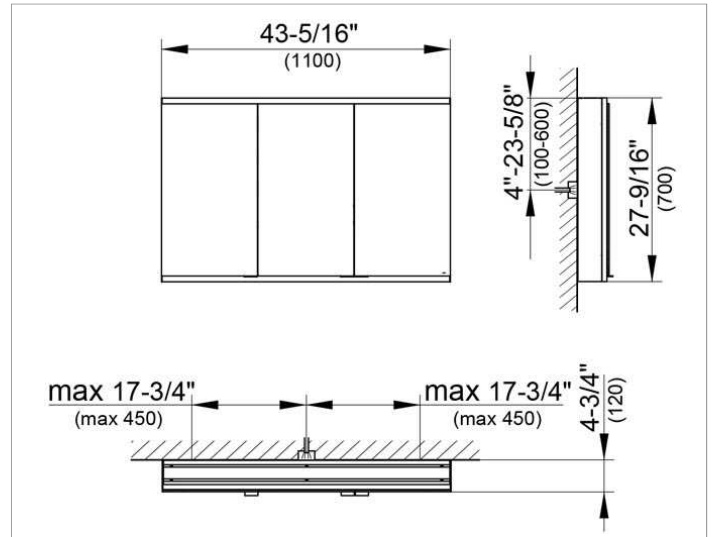

Royal Modular 2.0
800311110105300 Mirror cabinet

PRODUCT

DRAWING

EEK: A++, A+, A ,

SURFACE

silver anodized

DIMENSION

43,31 x 27,56 x 6,3 "