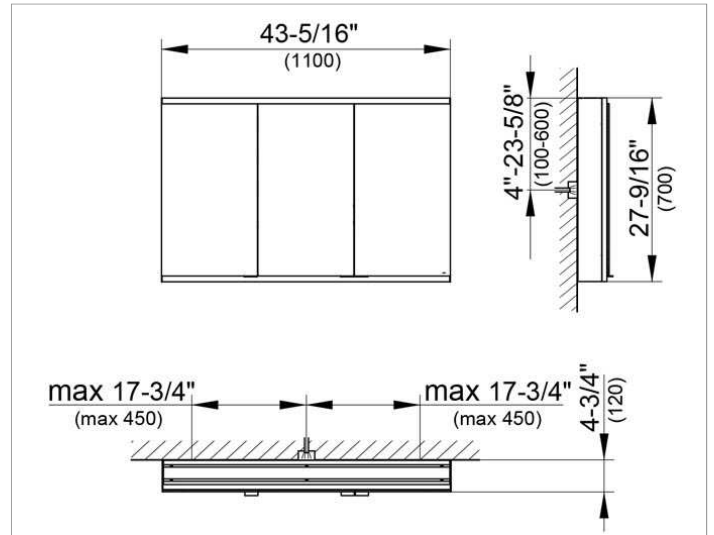

Royal Modular 2.0
800311110105200 Mirror cabinet

PRODUCT

DRAWING

EEK: A++, A+, A ,

SURFACE

silver anodized

DIMENSION

43,31 x 27,56 x 6,3 "