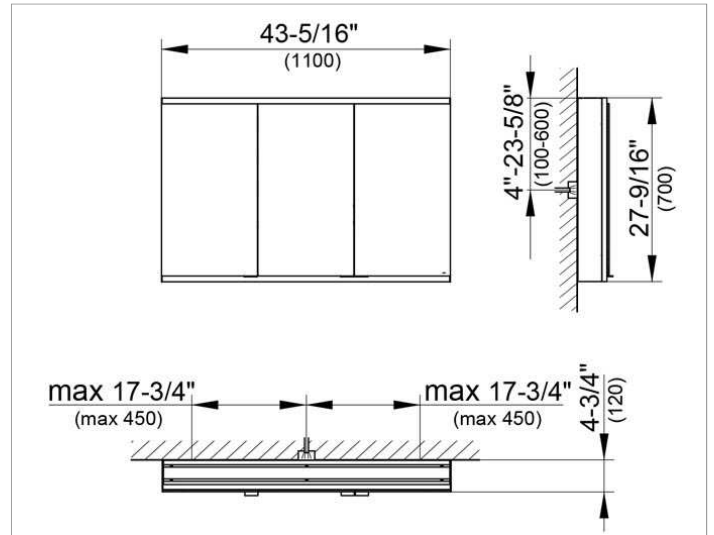

Royal Modular 2.0
800311110005300 Mirror cabinet

PRODUCT

DRAWING

EEK: A++, A+, A,

SURFACE

silver anodized

DIMENSION

43,31 x 27,56 x 4,72 "