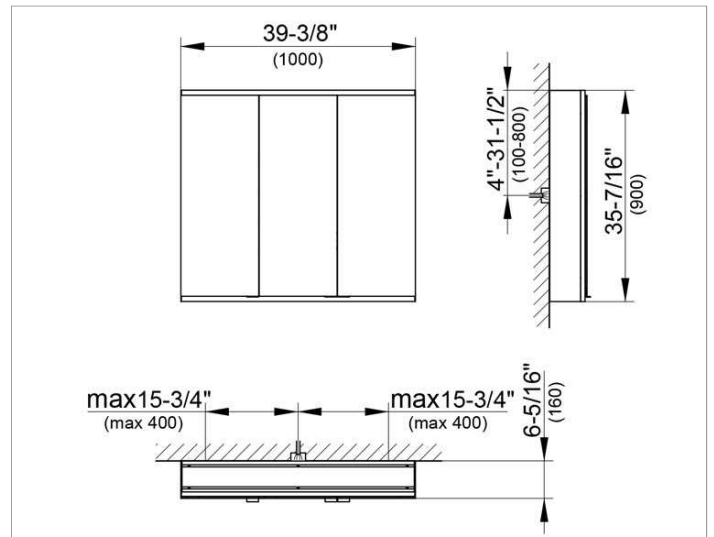

Royal Modular 2.0
800311101105300 Mirror cabinet

PRODUCT

DRAWING

EEK: A++, A+, A ,

SURFACE

silver anodized

DIMENSION

39,37 x 35,43 x 6,3 "