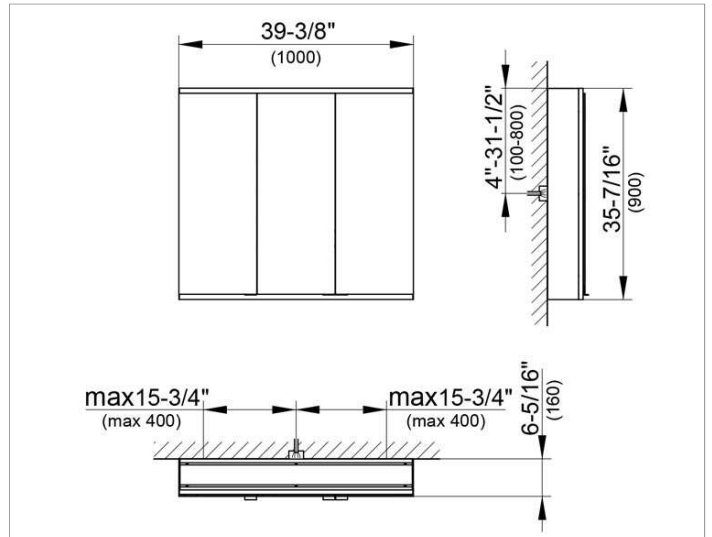

Royal Modular 2.0
800311101105000 Mirror cabinet

PRODUCT

DRAWING

EEK: A++, A+, A ,

SURFACE

silver anodized

DIMENSION

39,37 x 35,43 x 6,3 "