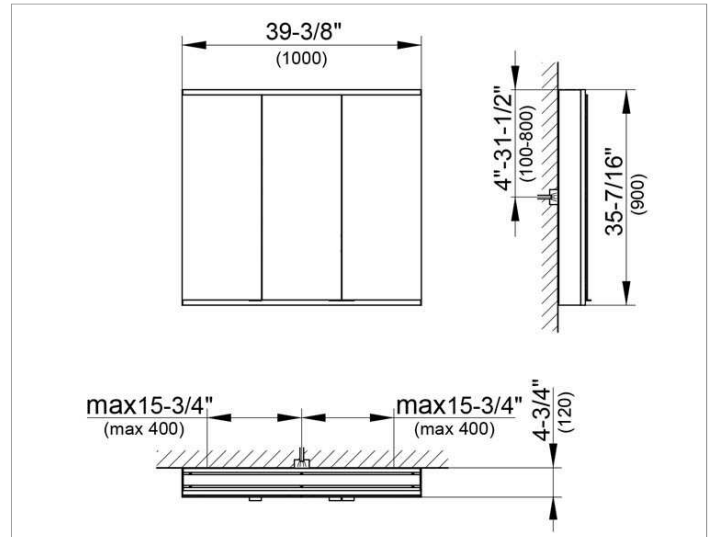

Royal Modular 2.0
800311101005200 Mirror cabinet

PRODUCT

DRAWING

EEK: A++, A+, A,

SURFACE

silver anodized

DIMENSION

39,37 x 35,43 x 4,72 "