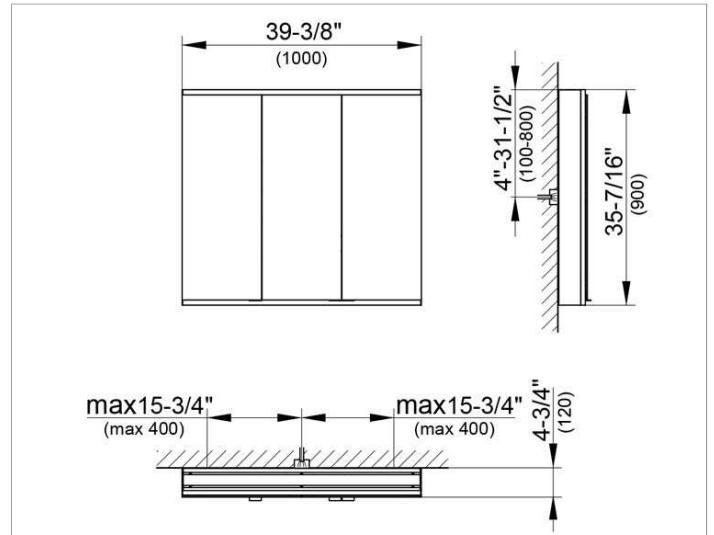

Royal Modular 2.0
800311101005000 Mirror cabinet

PRODUCT

DRAWING

EEK: A++, A+, A,

SURFACE

silver anodized

DIMENSION

39,37 x 35,43 x 4,72 "