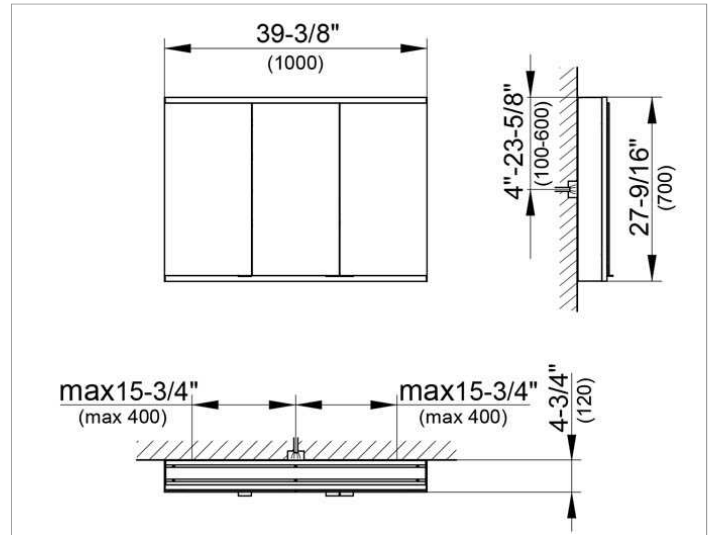

Royal Modular 2.0
800311100005200 Mirror cabinet

PRODUCT

DRAWING

EEK: A++, A+, A ,

SURFACE

silver anodized

DIMENSION

39,37 x 27,56 x 4,72 "