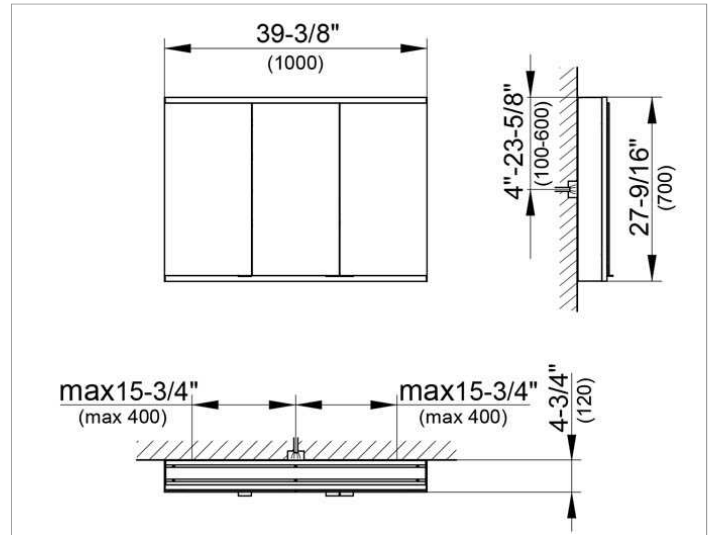

Royal Modular 2.0
800311100005000 Mirror cabinet

PRODUCT

DRAWING

EEK: A++, A+, A ,

SURFACE

silver anodized

DIMENSION

39,37 x 27,56 x 4,72 "