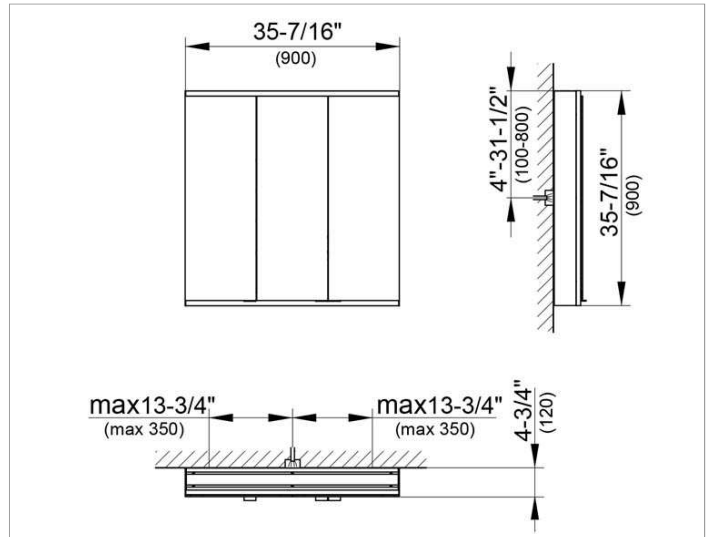

Royal Modular 2.0
800311091005200 Mirror cabinet

PRODUCT

DRAWING

EEK: A++, A+, A ,

SURFACE

silver anodized

DIMENSION

35,43 x 35,43 x 4,72 "