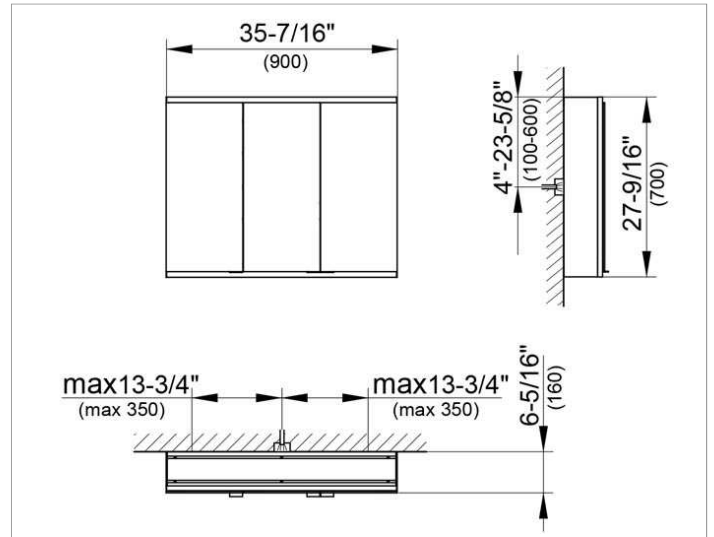

Royal Modular 2.0
800311090105300 Mirror cabinet

PRODUCT

DRAWING

EEK: A++, A+, A ,

SURFACE

silver anodized

DIMENSION

35,43 x 27,56 x 6,3 "