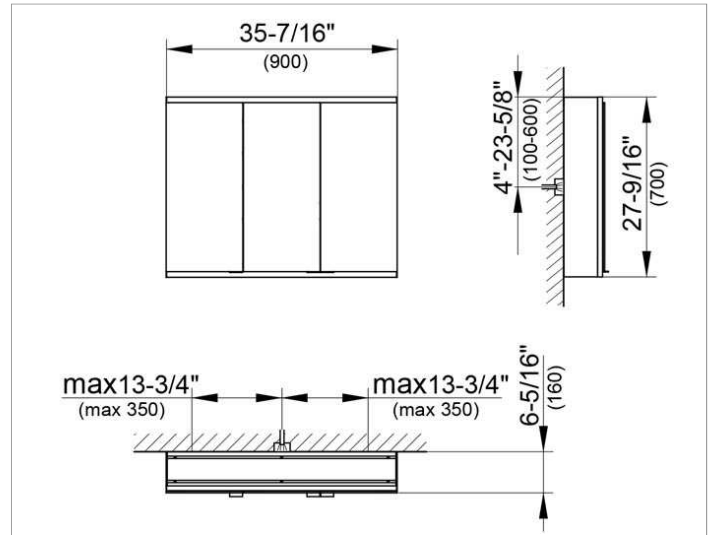

Royal Modular 2.0
800311090105200 Mirror cabinet

PRODUCT

DRAWING

EEK: A++, A+, A ,

SURFACE

silver anodized

DIMENSION

35,43 x 27,56 x 6,3 "