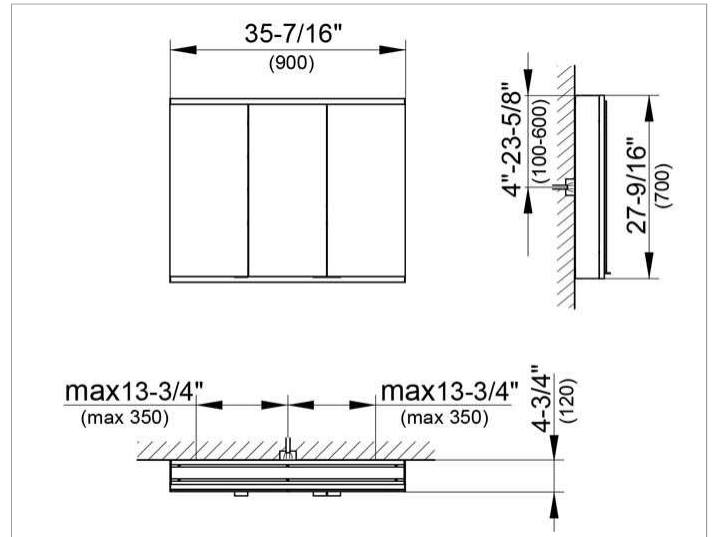

Royal Modular 2.0
800311090005000 Mirror cabinet

PRODUCT

DRAWING

EEK: A++, A+, A ,

SURFACE

silver anodized

DIMENSION

35,43 x 27,56 x 4,72 "