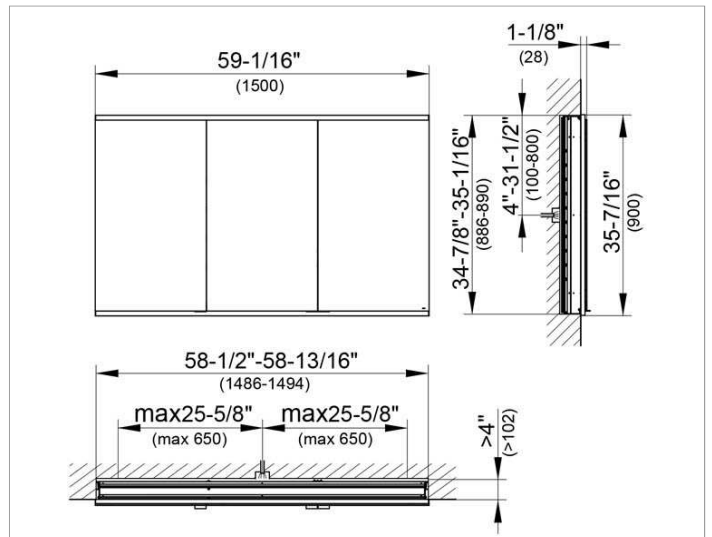

Royal Modular 2.0
800310151005300 Mirror cabinet

PRODUCT

DRAWING

EEK: A++, A+, A ,

SURFACE

silver anodized

DIMENSION

59,06 x 35,43 x 4,72 "