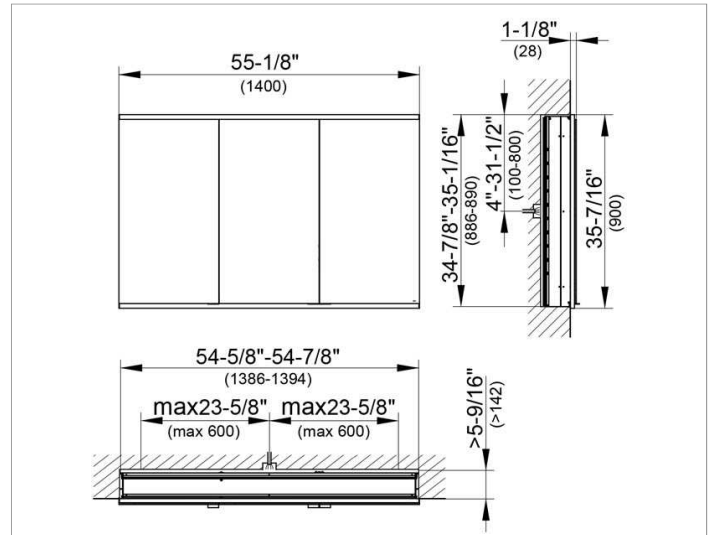

Royal Modular 2.0
800310141105300 Mirror cabinet

PRODUCT

DRAWING

EEK: A++, A+, A ,

SURFACE

silver anodized

DIMENSION

55,12 x 35,43 x 6,3 "