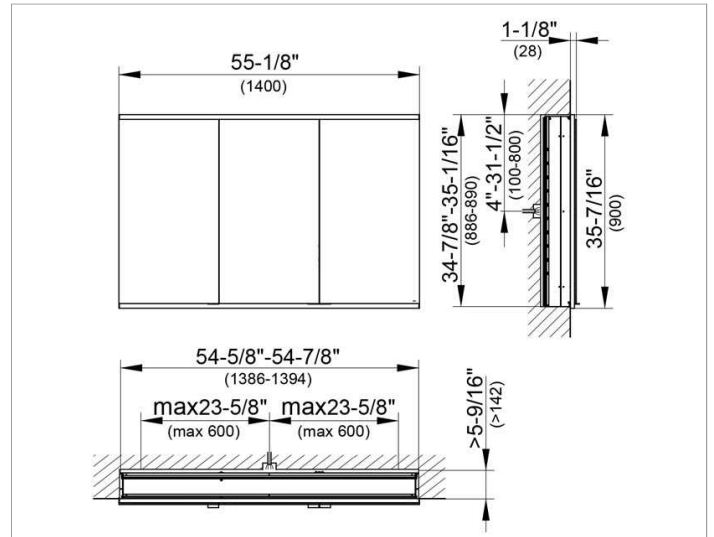

Royal Modular 2.0
800310141105200 Mirror cabinet

PRODUCT

DRAWING

EEK: A++, A+, A ,

SURFACE

silver anodized

DIMENSION

55,12 x 35,43 x 6,3 "