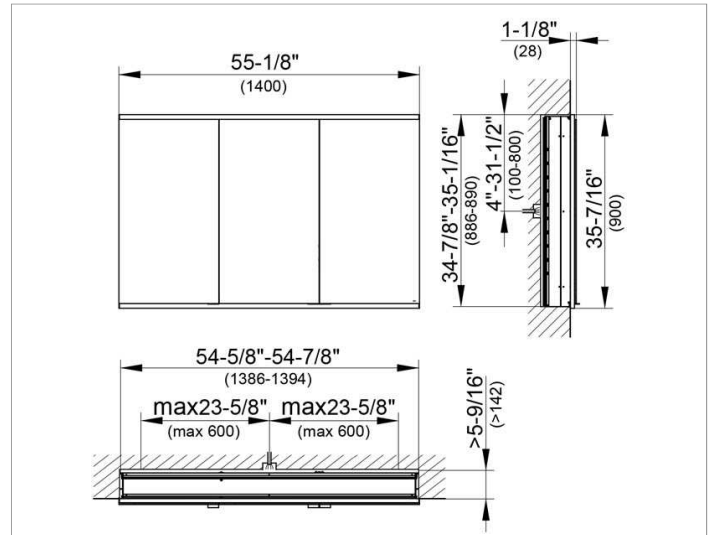

Royal Modular 2.0
800310141105000 Mirror cabinet

PRODUCT

DRAWING

EEK: A++, A+, A ,

SURFACE

silver anodized

DIMENSION

55,12 x 35,43 x 6,3 "