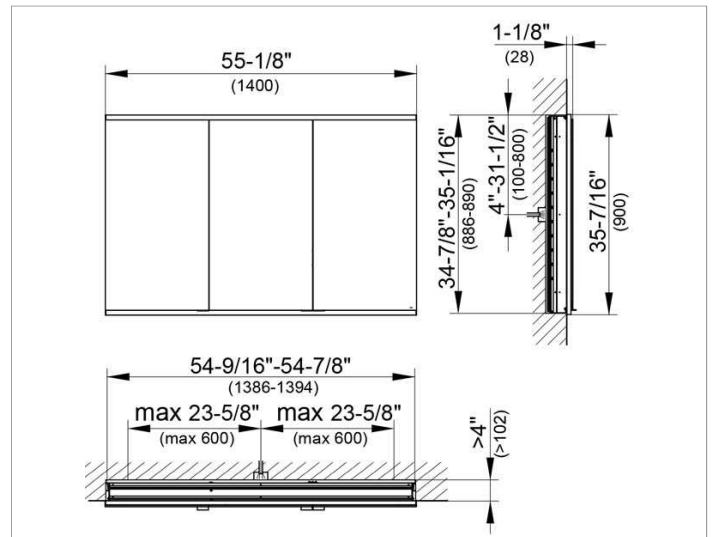

Royal Modular 2.0
800310141005200 Mirror cabinet

PRODUCT

DRAWING

EEK: A++, A+, A ,

SURFACE

silver anodized

DIMENSION

55,12 x 35,43 x 4,72 "