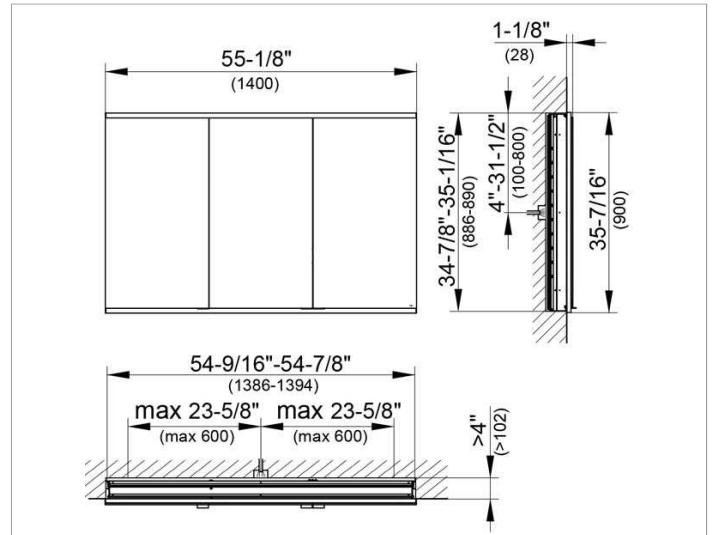

Royal Modular 2.0
800310141005000 Mirror cabinet

PRODUCT

DRAWING

EEK: A++, A+, A ,

SURFACE

silver anodized

DIMENSION

55,12 x 35,43 x 4,72 "