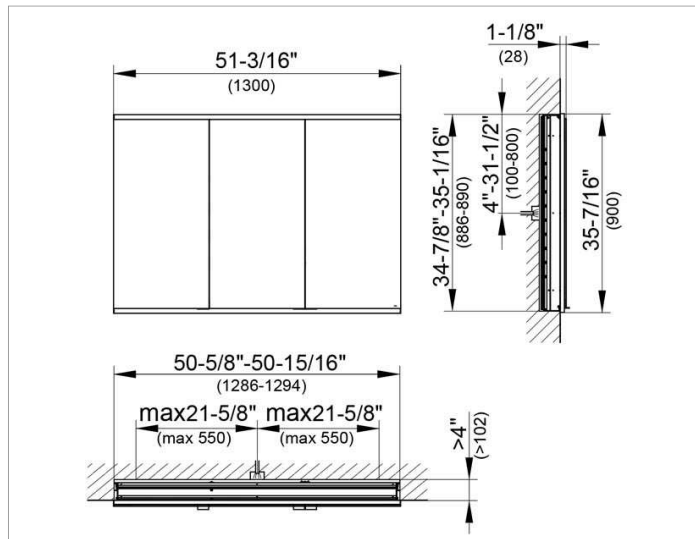

Royal Modular 2.0
800310131105300 Mirror cabinet

PRODUCT

DRAWING

EEK: A++, A+, A ,

SURFACE

silver anodized

DIMENSION

51,18 x 35,43 x 6,3 "