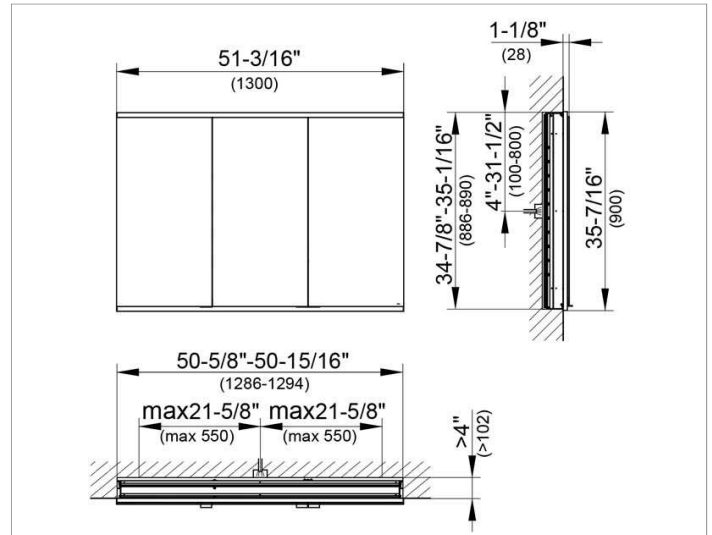

Royal Modular 2.0
800310131105000 Mirror cabinet

PRODUCT

DRAWING

EEK: A++, A+, A ,

SURFACE

silver anodized

DIMENSION

51,18 x 35,43 x 6,3 "