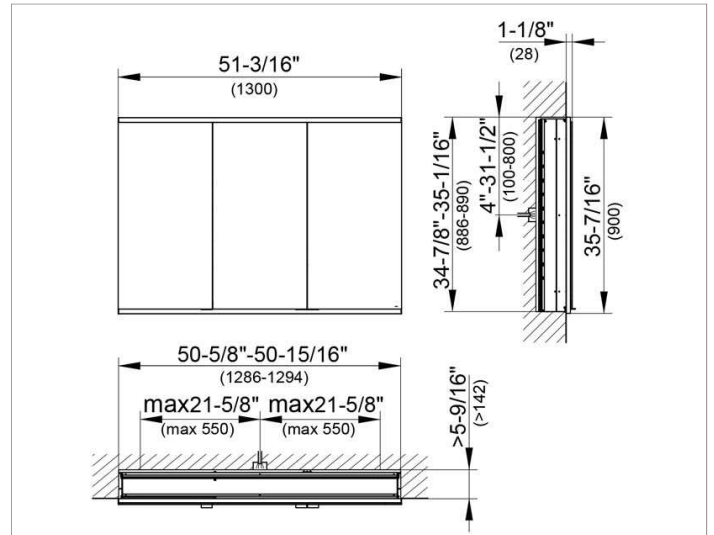

Royal Modular 2.0
800310131005300 Mirror cabinet

PRODUCT

DRAWING

EEK: A++, A+, A ,

SURFACE

silver anodized

DIMENSION

51,18 x 35,43 x 4,72 "