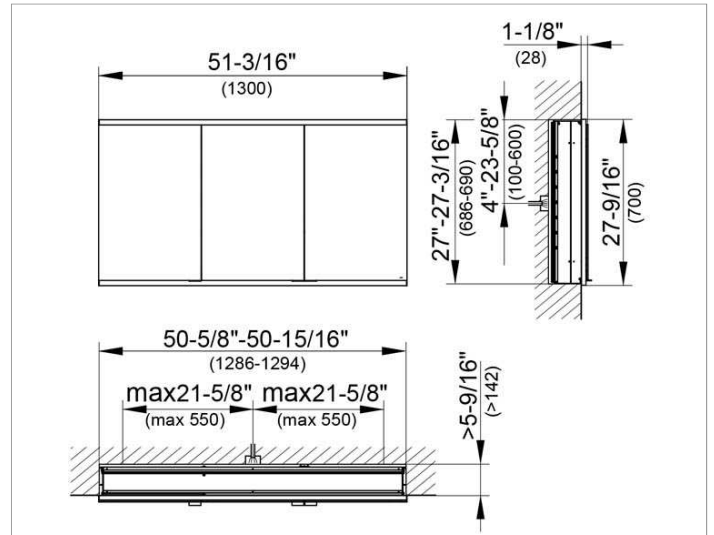

Royal Modular 2.0
800310130005000 Mirror cabinet

PRODUCT

DRAWING

EEK: A++, A+, A ,

SURFACE

silver anodized

DIMENSION

51,18 x 27,56 x 4,72 "