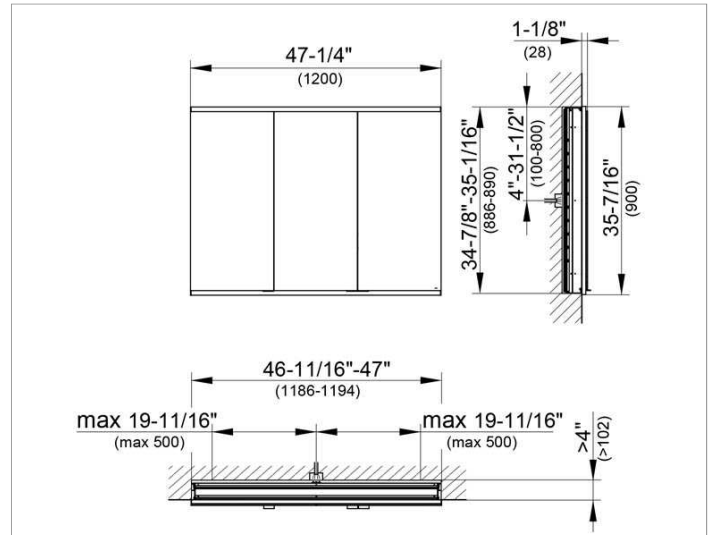

Royal Modular 2.0
800310121005300 Mirror cabinet

PRODUCT

DRAWING

EEK: A++, A+, A ,

SURFACE

silver anodized

DIMENSION

47,24 x 35,43 x 4,72 "