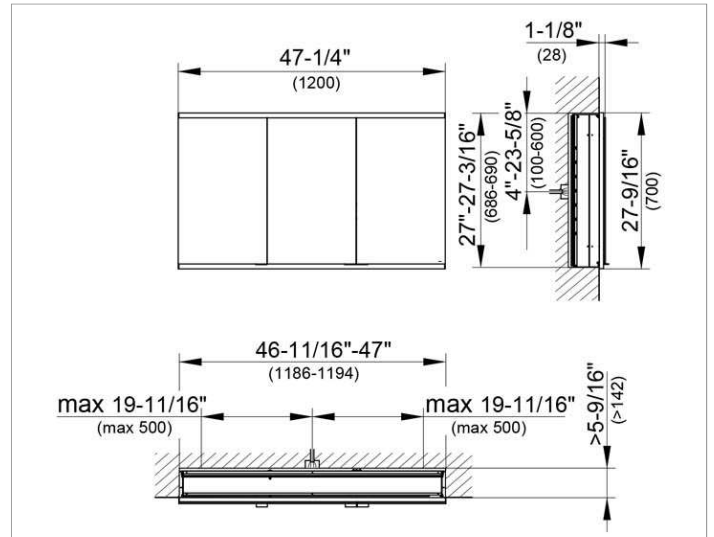

Royal Modular 2.0
800310120105200 Mirror cabinet

PRODUCT

DRAWING

EEK: A++, A+, A ,

SURFACE

silver anodized

DIMENSION

47,24 x 27,56 x 6,3 "