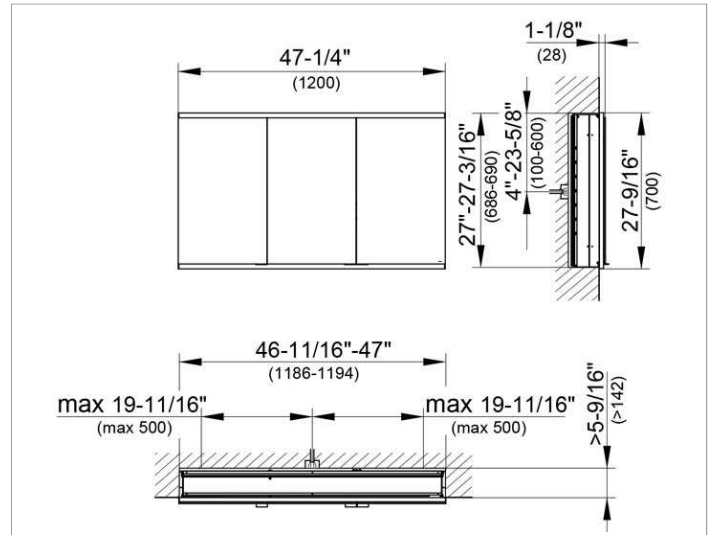

Royal Modular 2.0
800310120105000 Mirror cabinet

PRODUCT

DRAWING

EEK: A++, A+, A ,

SURFACE

silver anodized

DIMENSION

47,24 x 27,56 x 6,3 "