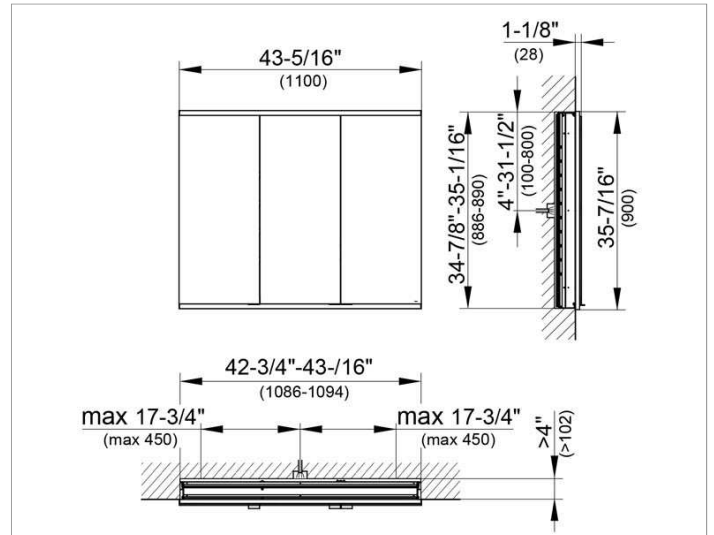

Royal Modular 2.0
800310111105200 Mirror cabinet

PRODUCT

DRAWING

EEK: A++, A+, A ,

SURFACE

silver anodized

DIMENSION

43,31 x 35,43 x 6,3 "