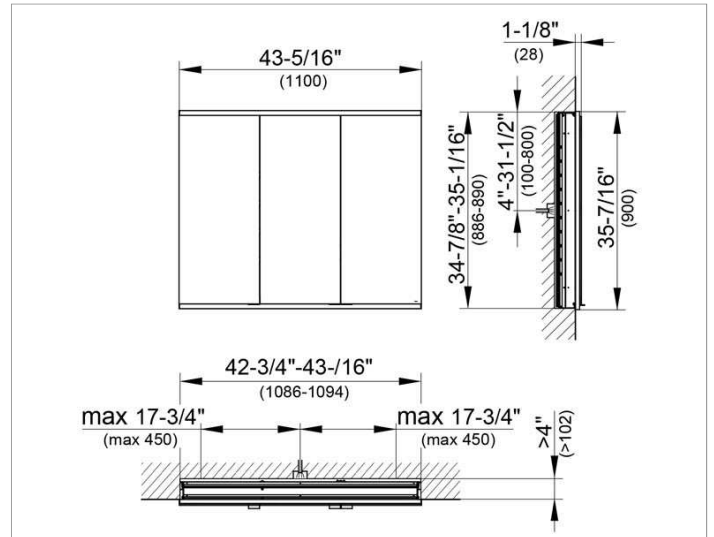

Royal Modular 2.0
800310111105000 Mirror cabinet

PRODUCT

DRAWING

EEK: A++, A+, A ,

SURFACE

silver anodized

DIMENSION

43,31 x 35,43 x 6,3 "