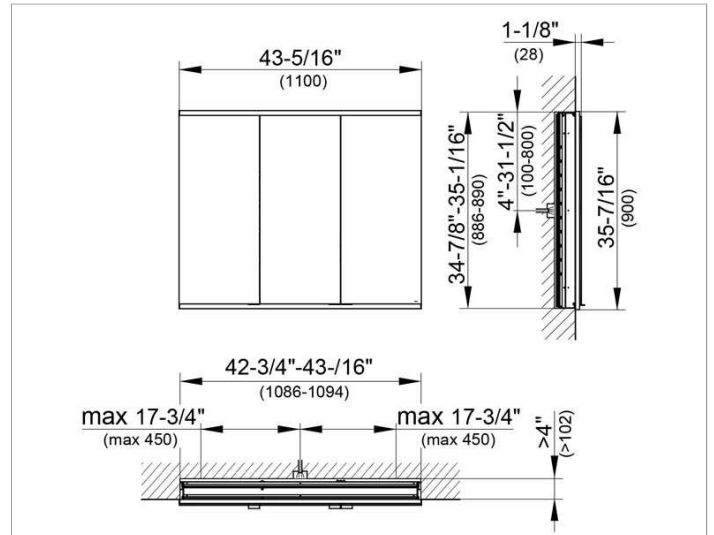

Royal Modular 2.0
800310111005300 Mirror cabinet

PRODUCT

DRAWING

EEK: A++, A+, A ,

SURFACE

silver anodized

DIMENSION

43,31 x 35,43 x 4,72 "