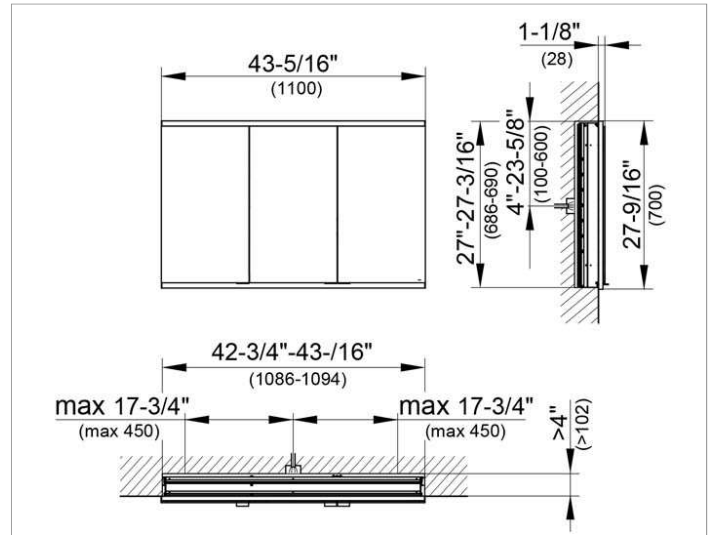

Royal Modular 2.0
800310110005200 Mirror cabinet

PRODUCT

DRAWING

EEK: A++, A+, A,

SURFACE

silver anodized

DIMENSION

43,31 x 27,56 x 4,72 "