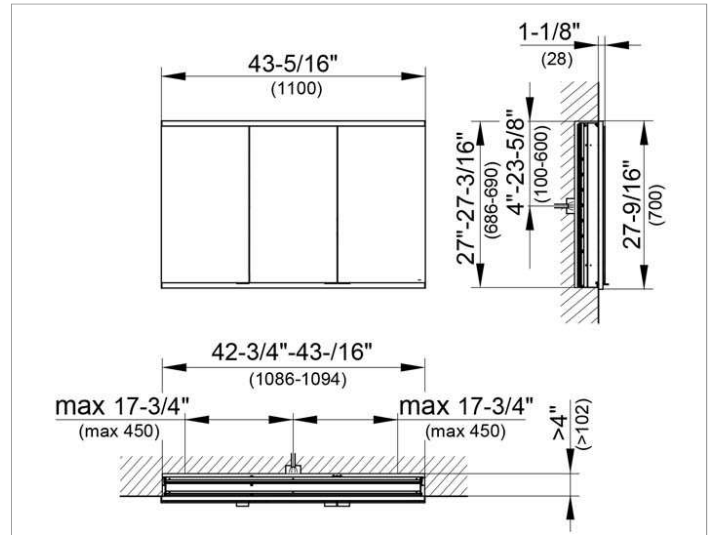

Royal Modular 2.0
800310110005000 Mirror cabinet

PRODUCT

DRAWING

EEK: A++, A+, A,

SURFACE

silver anodized

DIMENSION

43,31 x 27,56 x 4,72 "