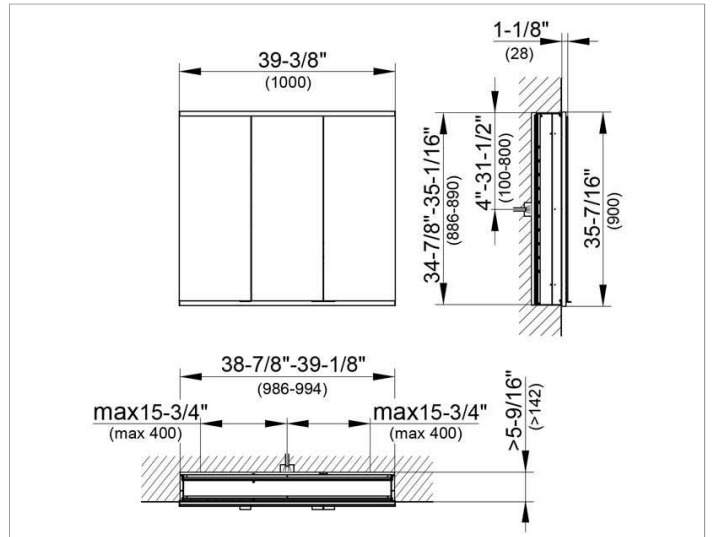

Royal Modular 2.0
800310101105000 Mirror cabinet

PRODUCT

DRAWING

EEK: A++, A+, A ,

SURFACE

silver anodized

DIMENSION

39,37 x 35,43 x 6,3 "