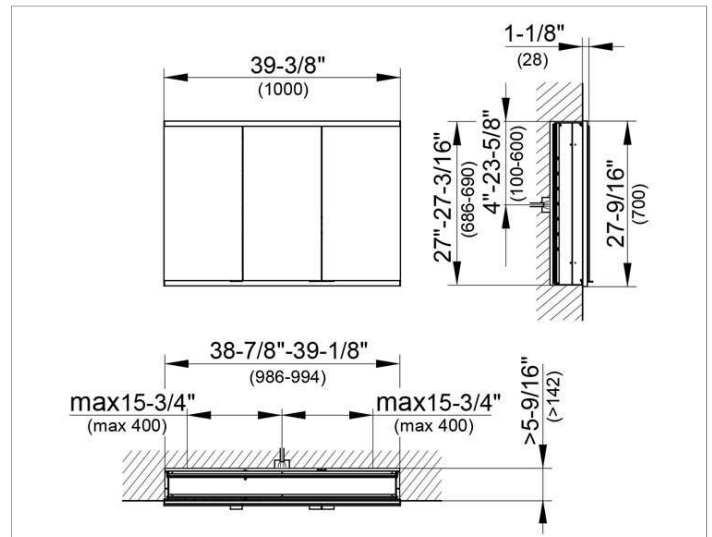

Royal Modular 2.0
800310100105300 Mirror cabinet

PRODUCT

DRAWING

EEK: A++, A+, A ,

SURFACE

silver anodized

DIMENSION

39,37 x 27,56 x 6,3 "