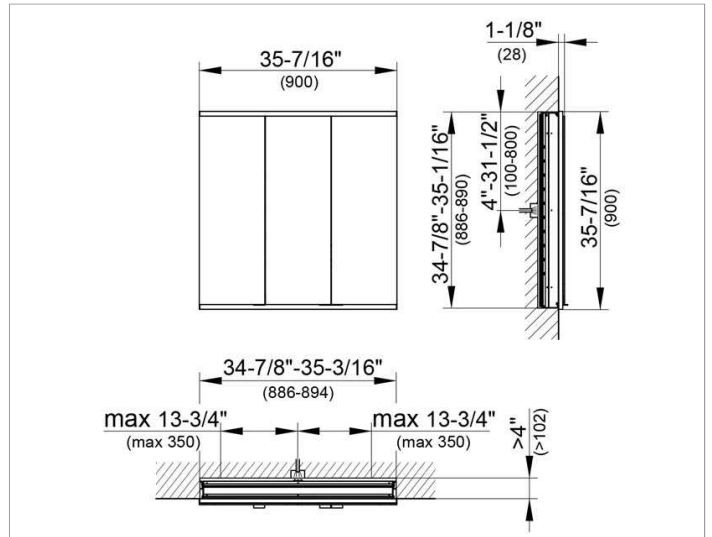

Royal Modular 2.0
800310091005300 Mirror cabinet

PRODUCT

DRAWING

EEK: A++, A+, A ,

SURFACE

silver anodized

DIMENSION

35,43 x 35,43 x 4,72 "