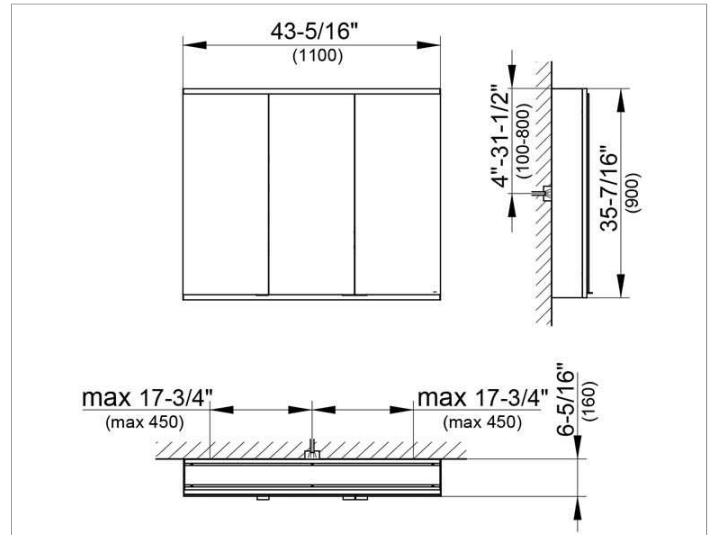

Royal Modular 2.0
800301111105300 Mirror cabinet

PRODUCT

DRAWING

SURFACE

silver anodized

DIMENSION

43,31 x 35,43 x 6,3 "

Warranty: KEUCO products are covered by a 5-year manufacturer's warranty, in effect from the date of purchase. During this time, proven product defects will be remedied free of charge. Warranty claims must be filed in writing, including a detailed description of the defect immediately after a defect has occurred. For a copy of our detailed product warranty policy, please contact us at office-usa@keuco.com.