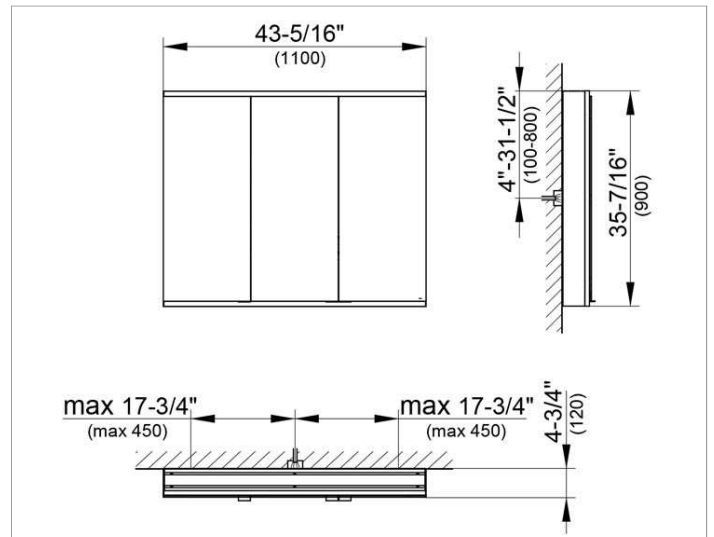

Royal Modular 2.0
800301111005000 Mirror cabinet

PRODUCT

DRAWING

SURFACE

silver anodized

DIMENSION

43,31 x 35,43 x 4,72 "

Warranty: KEUCO products are covered by a 5-year manufacturer's warranty, in effect from the date of purchase. During this time, proven product defects will be remedied free of charge. Warranty claims must be filed in writing, including a detailed description of the defect immediately after a defect has occurred. For a copy of our detailed product warranty policy, please contact us at office-usa@keuco.com.