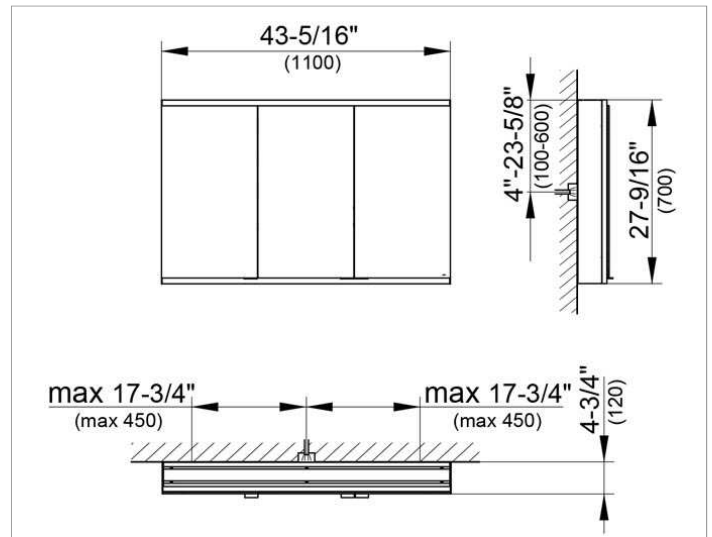

Royal Modular 2.0
800301110005000 Mirror cabinet

PRODUCT

DRAWING

SURFACE

silver anodized

DIMENSION

43,31 x 27,56 x 4,72 "

Warranty: KEUCO products are covered by a 5-year manufacturer's warranty, in effect from the date of purchase. During this time, proven product defects will be remedied free of charge. Warranty claims must be filed in writing, including a detailed description of the defect immediately after a defect has occurred. For a copy of our detailed product warranty policy, please contact us at office-usa@keuco.com.