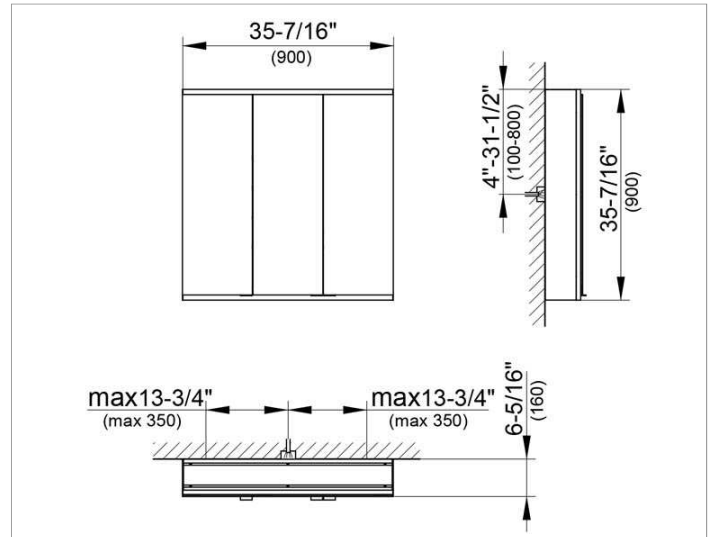

Royal Modular 2.0
800301091105300 Mirror cabinet

PRODUCT

DRAWING

SURFACE

silver anodized

DIMENSION

35,43 x 35,43 x 6,3 "

Warranty: KEUCO products are covered by a 5-year manufacturer's warranty, in effect from the date of purchase. During this time, proven product defects will be remedied free of charge. Warranty claims must be filed in writing, including a detailed description of the defect immediately after a defect has occurred. For a copy of our detailed product warranty policy, please contact us at office-usa@keuco.com.