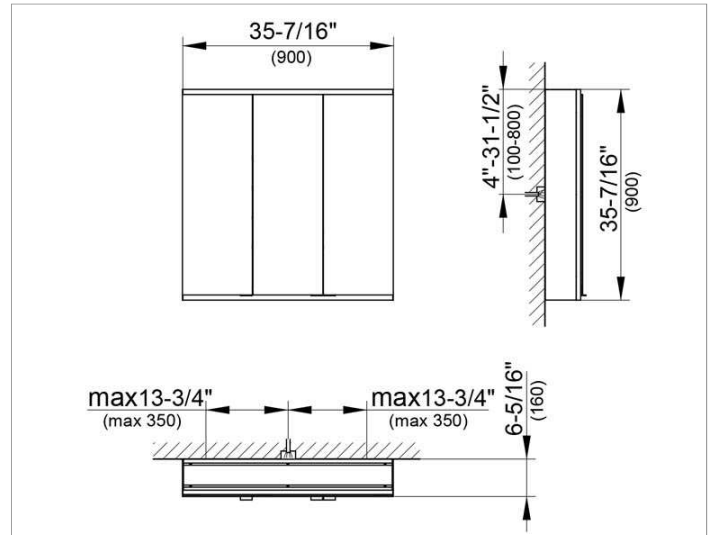

Royal Modular 2.0
800301091105000 Mirror cabinet

PRODUCT

DRAWING

SURFACE

silver anodized

DIMENSION

35,43 x 35,43 x 6,3 "

Warranty: KEUCO products are covered by a 5-year manufacturer's warranty, in effect from the date of purchase. During this time, proven product defects will be remedied free of charge. Warranty claims must be filed in writing, including a detailed description of the defect immediately after a defect has occurred. For a copy of our detailed product warranty policy, please contact us at office-usa@keuco.com.